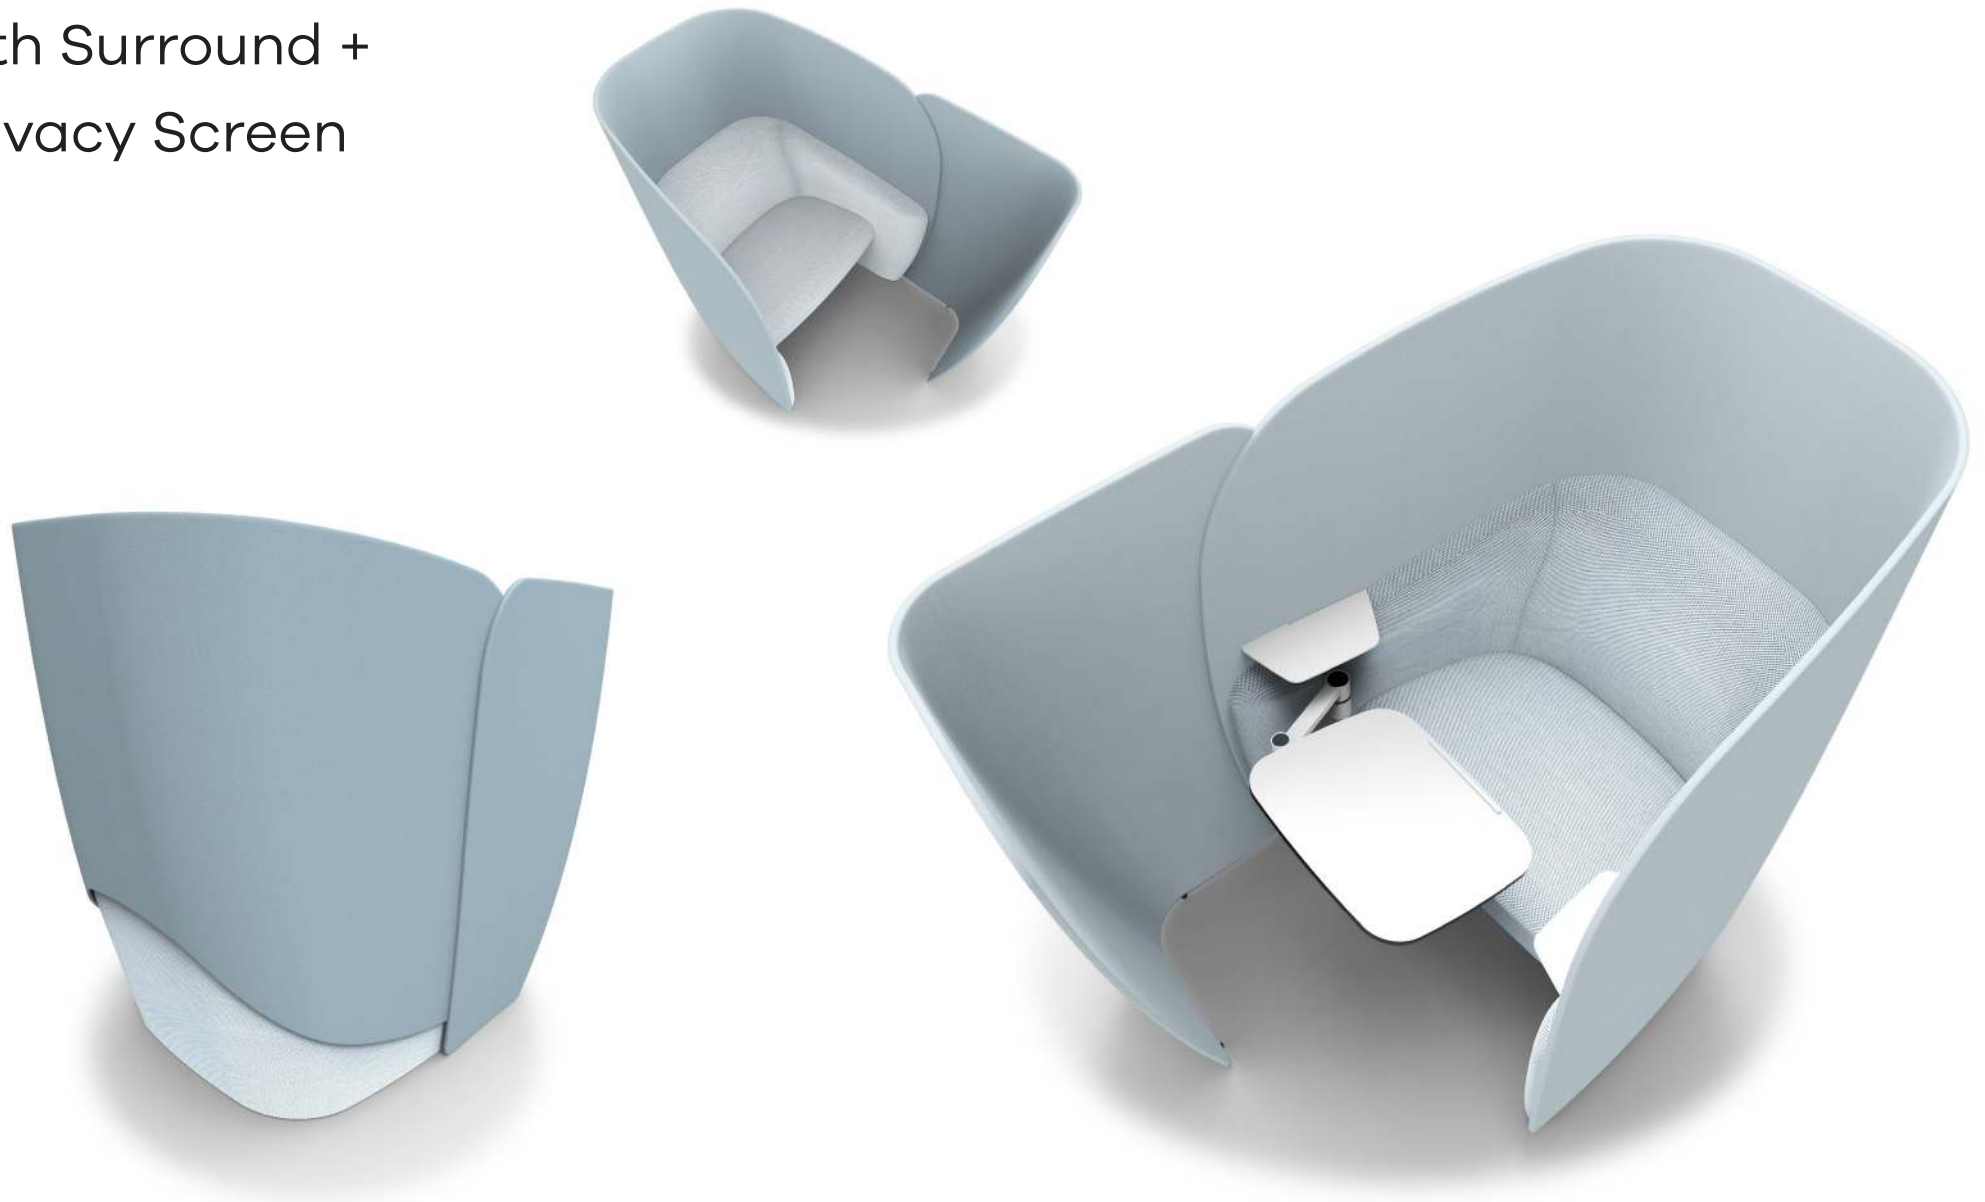

Mango

boss
design

Mango, our new
personal workspace
solution, is created with
headspace in mind.

Mango

BY BOSS DESIGN

Mango is a personal workspace with an acoustic privacy screen and multi positional writing tablet for quiet and private working. Arm shelves and power options provide additional work surfaces and connectivity. Dual density foams support the user and there is storage underneath the seat area.

An upholstered return screen can be added to the front of the unit to further enhance user privacy.

Mango

Chair

Mango

with Surround

Mango

with Surround +
Privacy Screen

Boss Design
E sales@bossdesign.com
W bossdesign.com