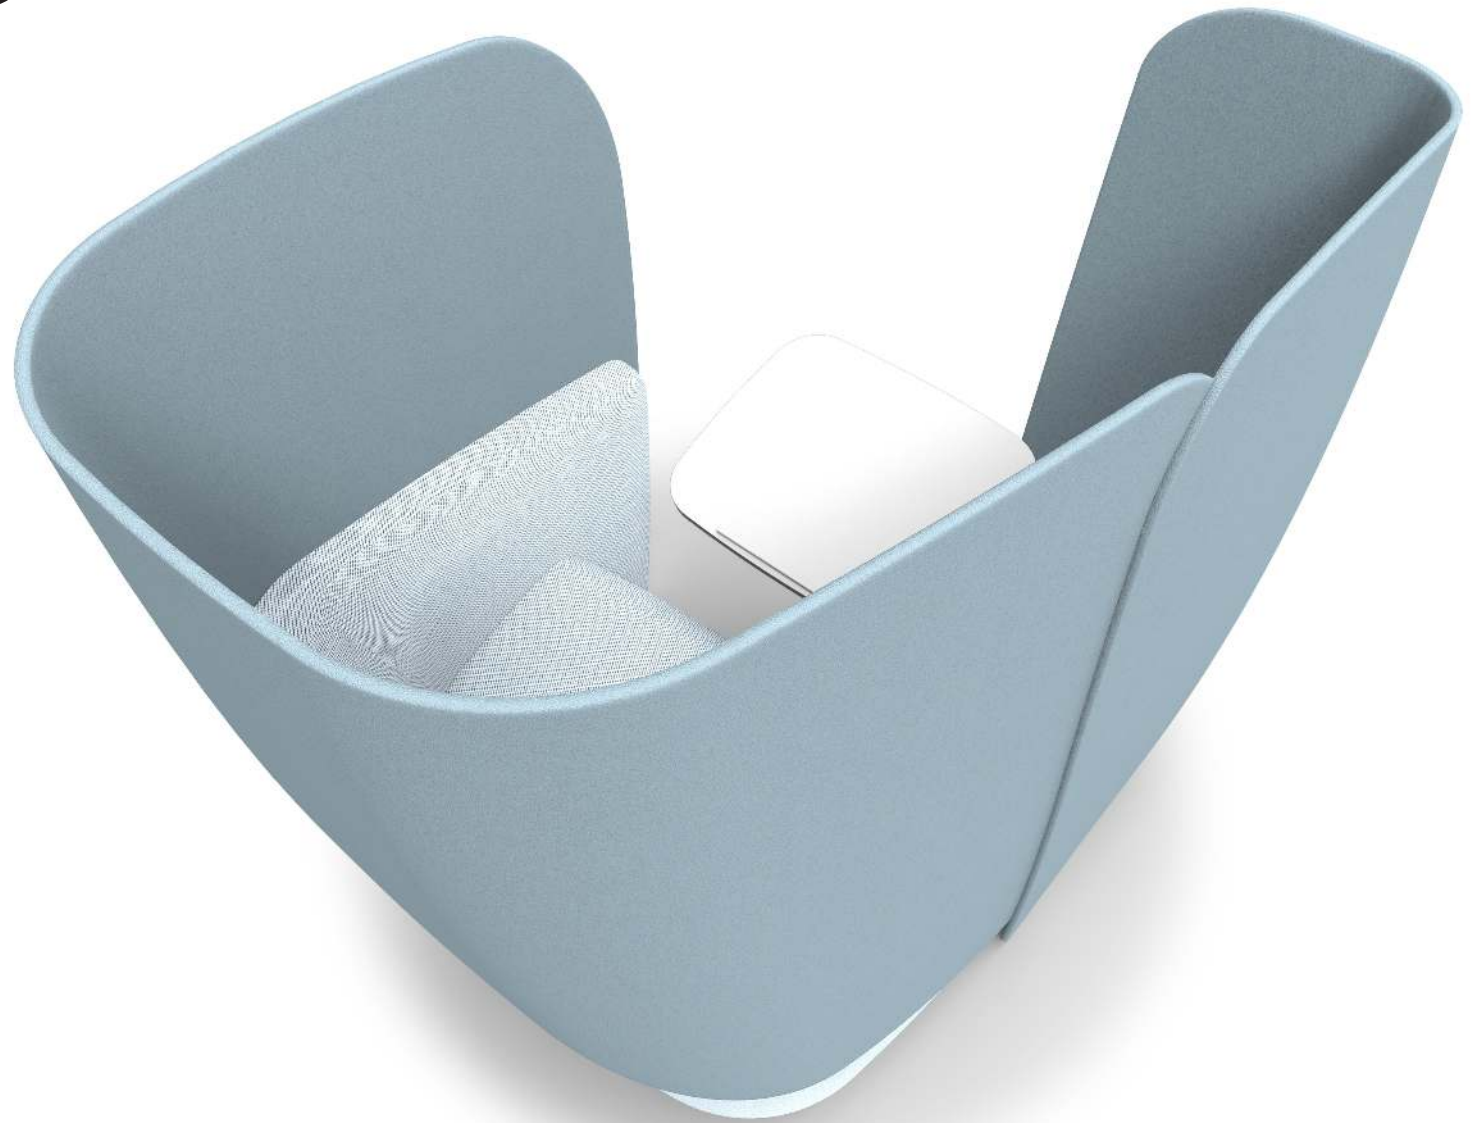

Mango

boss
design

Mango, our new
personal workspace
solution, is created with
headspace in mind.

Mango

BY BOSS DESIGN

Mango is a personal workspace with an acoustic privacy screen and multi positional writing tablet for quiet and private working. Arm shelves and power options provide additional work surfaces and connectivity. Dual density foams support the user and there is storage underneath the seat area.

An upholstered return screen can be added to the front of the unit to further enhance user privacy.

Mango

Chair

Mango

with Surround

Mango

with Surround +
Privacy Screen

Boss Design
E sales@bossdesign.com
W bossdesign.com