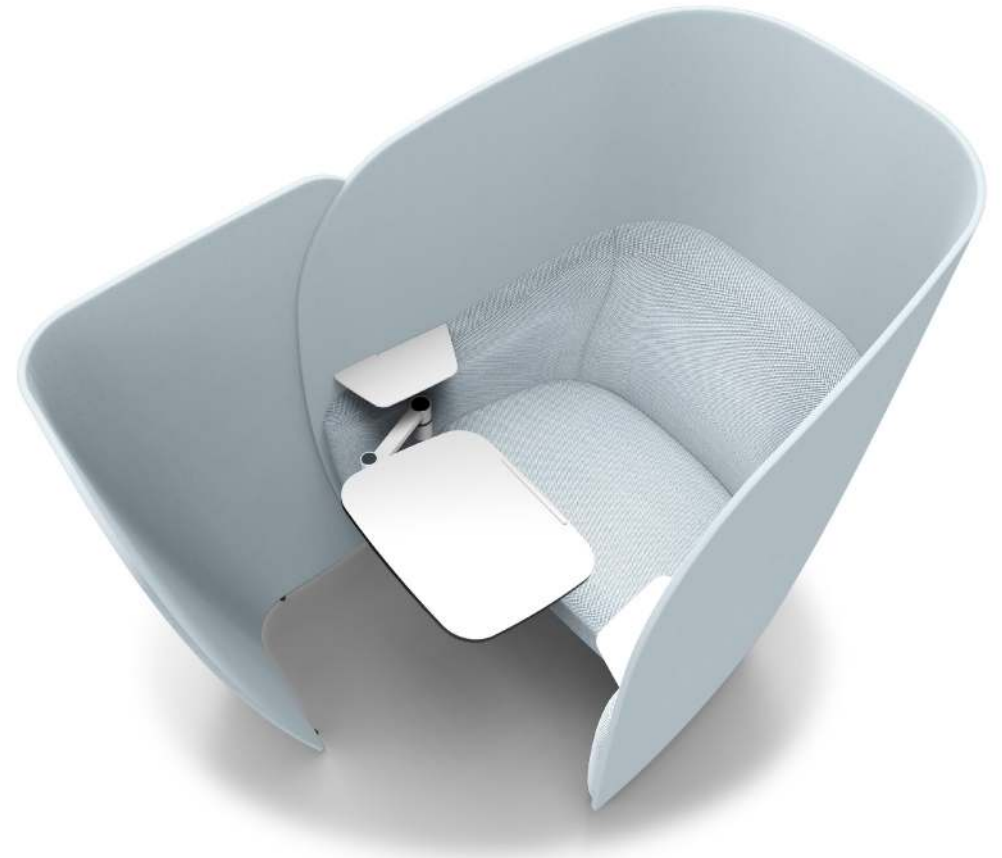

Mango

boss
design

Mango, our new
personal workspace
solution, is created with
headspace in mind.

Mango

BY BOSS DESIGN

Mango is a personal workspace with an acoustic privacy screen and multi positional writing tablet for quiet and private working. Arm shelves and power options provide additional work surfaces and connectivity. Dual density foams support the user and there is storage underneath the seat area.

An upholstered return screen can be added to the front of the unit to further enhance user privacy.

Mango

Chair

Mango

with Surround

Mango

with Surround +
Privacy Screen

Boss Design
E sales@bossdesign.com
W bossdesign.com