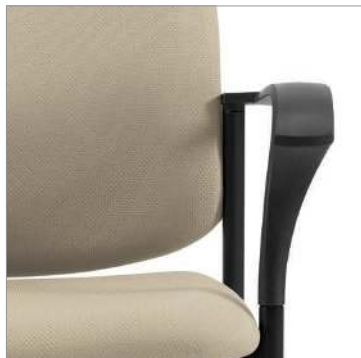

sidero

A complete series of multi-purpose seating for all applications.

Armchair

From any angle, Sidero™ has a clean finished look. The series features a wall saver leg design, concealed back attachments and comfortable wide arms. Its generous seat and compound curved back make it comfortable and practical in almost any application.

A light scale chair for everyday needs.

Armless chair with standard 17.5" seat height for grade 5 to adult.

Armless chair with 15" seat height for grades 2 to 4.

Sidero offers a unique collection of seating for users of all ages from preschool to adult. Each age group has its own seat depth, seat width and seat height. The compound curved backs provide exceptional comfort and support in multiple seating positions. Frames are available in Black, Tungsten or optional Chrome.

Sled base models are also available in full size seating

Frame Finishes

Black

Tungsten

Chrome

Fiberglass reinforced nylon curved arm design provides a wide, smooth surface that is easy to grip and comfortable to use

Concealed back attachment hardware hides back connections and frame joints for a clean, quality appearance

Cover: Seating shown in Momentum Torque, Blackest.
Above: Seating shown in Momentum Infinity, Barley (IN77).