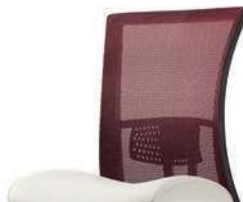

Black Cherry (MS76)