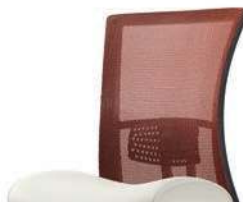

Vion has your back

Mesh Backs

High Back

Medium Back

Armchair

Stool

Mesh Colors

Paprika (MS79)